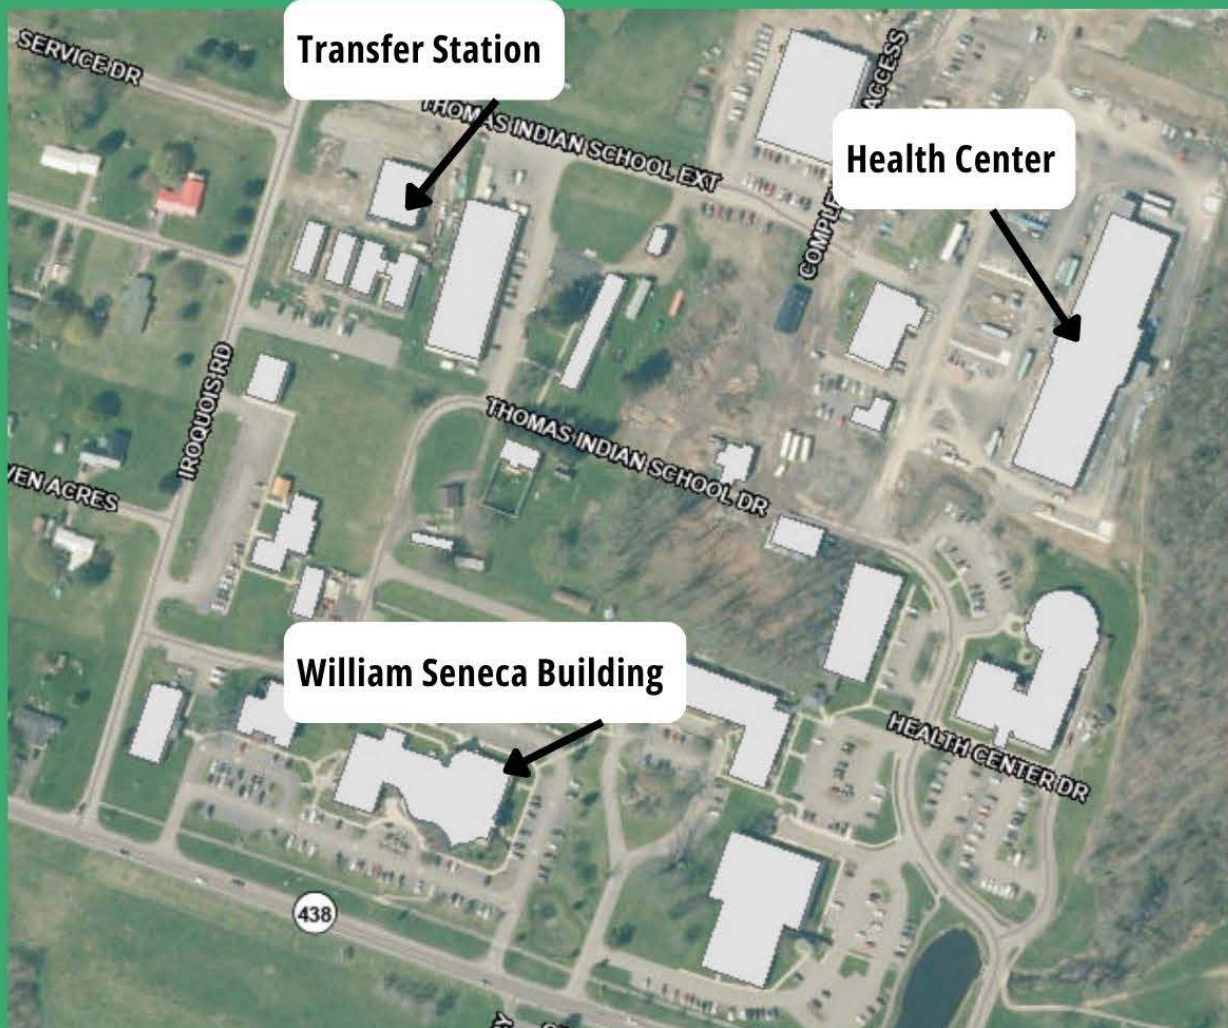

# What's Coming to Our Community

**The Seneca Nation Transfer Station will be opening late May 2026 on the Cattaraugus Territory. To help our community prepare, we'll share some helpful information that you can share with others like:**

# What is the Transfer Station?

The Seneca Nation Transfer Station on the Cattaraugus Territory will be opening late May 2026. The Transfer Station is a centralized location where community members can safely drop off certain items for proper disposal and recycling for a small fee.

# How to Use the Cattaraugus Territory Transfer Station

- ✓ Purchase ticket from Seneca One Stop - Irving
- ✓ One-way entrance on Iroquois Drive
- ✓ Clearly marked item drop-off areas with staff assistance

**Transfer Station Tickets can be purchased at the Seneca One Stop -Irving Location**